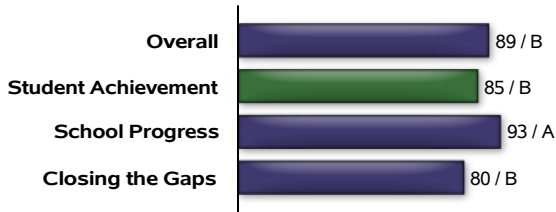

Texas Education Agency
2021-22 Preliminary School Report Card
MUMFORD H S (198906001)

Accountability Rating

B

MUMFORD H S earned a B (80-89) for recognized performance by serving many students well and encouraging high academic achievement and/or appropriate academic growth for most students.

School Information

District Name: MUMFORD ISD
Campus Type: High School
Total Students: 240
Grade Span: 07 - 12

For more information about this campus, see: <https://TXSchools.gov>

State accountability ratings are based on three domains: Student Achievement, School Progress, and Closing the Gaps. The graph below provides summary results for MUMFORD H S. Scores are scaled from 0 to 100 to align with letter grades.

Distinction Designations

Campuses that earn a rating of A-C are eligible for as many as seven distinction designations, or awards for outstanding performance.

- ✓ ELA/Reading
- ✓ Science
- ✓ Comparative Academic Growth
- ✗ Comparative Closing the Gaps
- ✓ Mathematics
- ✓ Social Studies
- ✓ Postsecondary Readiness